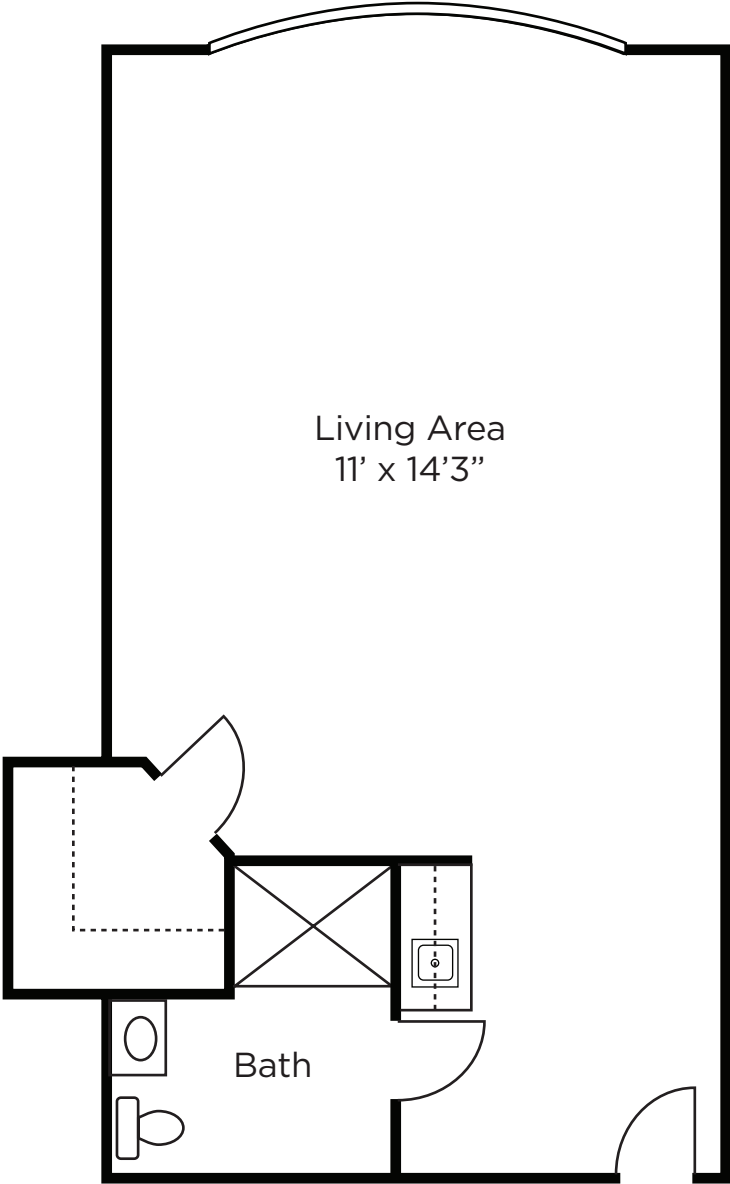

Floor Plans

Maryland
Studio
341 sq. ft.

Brookdale Potomac
11215 Seven Locks Road
Potomac, Maryland 20854

Dimensions are approximate. Floor plans may vary.

Floor Plans

Georgetown
Deluxe Studio
347 sq. ft.

Grand Georgetown
Deluxe Studio
341 sq. ft.

Brookdale Potomac
11215 Seven Locks Road
Potomac, Maryland 20854

Dimensions are approximate. Floor plans may vary.

Floor Plans

Montgomery
One Bedroom
394 sq. ft.

Grand Montgomery
Deluxe One Bedroom
481 sq. ft.

Brookdale Potomac
11215 Seven Locks Road
Potomac, Maryland 20854

Dimensions are approximate. Floor plans may vary.

Floor Plans

Potomac
Two Bedroom
504 sq. ft.

Grand Potomac
Deluxe Two Bedroom
563 sq. ft.

Brookdale Potomac
11215 Seven Locks Road
Potomac, Maryland 20854

Dimensions are approximate. Floor plans may vary.