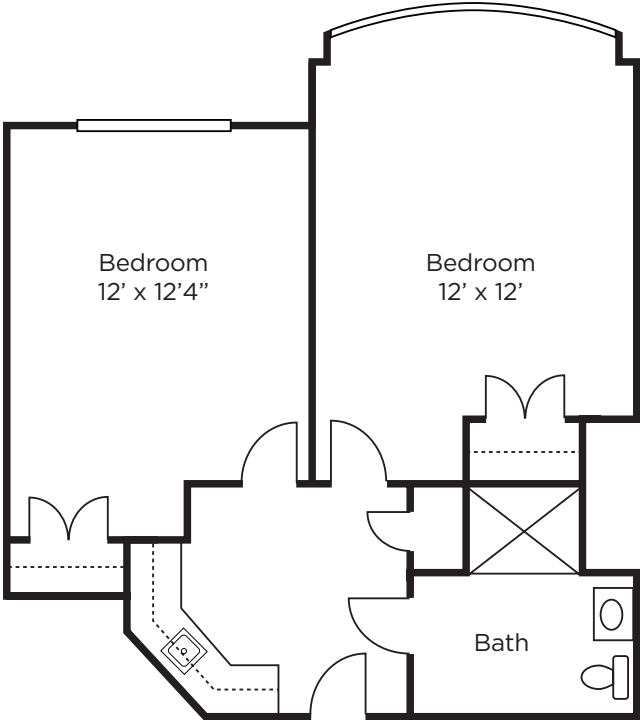

Floor Plans

Maryland
Studio
341 sq. ft.

Brookdale Potomac
11215 Seven Locks Road
Potomac, Maryland 20854

Dimensions are approximate. Floor plans may vary.

Floor Plans

Georgetown
Deluxe Studio
347 sq. ft.

Grand Georgetown
Deluxe Studio
341 sq. ft.

Brookdale Potomac
11215 Seven Locks Road
Potomac, Maryland 20854

Dimensions are approximate. Floor plans may vary.

Floor Plans

Montgomery
One Bedroom
394 sq. ft.

Grand Montgomery
Deluxe One Bedroom
481 sq. ft.

Brookdale Potomac
11215 Seven Locks Road
Potomac, Maryland 20854

Dimensions are approximate. Floor plans may vary.

Floor Plans

Potomac
Two Bedroom
504 sq. ft.

Grand Potomac
Deluxe Two Bedroom
563 sq. ft.

Brookdale Potomac
11215 Seven Locks Road
Potomac, Maryland 20854

Dimensions are approximate. Floor plans may vary.