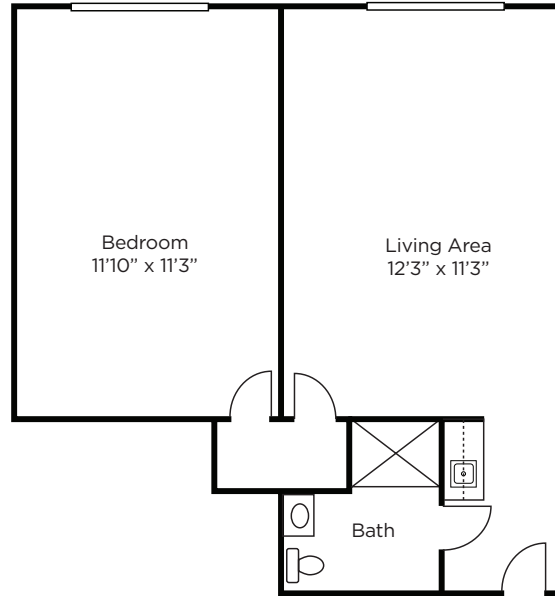

Floor Plans

Maryland
Studio
341 sq. ft.

Brookdale Potomac
11215 Seven Locks Road
Potomac, Maryland 20854

Dimensions are approximate. Floor plans may vary.

Floor Plans

Georgetown
Deluxe Studio
347 sq. ft.

Grand Georgetown
Deluxe Studio
341 sq. ft.

Brookdale Potomac
11215 Seven Locks Road
Potomac, Maryland 20854

Dimensions are approximate. Floor plans may vary.

Floor Plans

Montgomery
One Bedroom
394 sq. ft.

Grand Montgomery
Deluxe One Bedroom
481 sq. ft.

Brookdale Potomac
11215 Seven Locks Road
Potomac, Maryland 20854

Dimensions are approximate. Floor plans may vary.

Floor Plans

Potomac
Two Bedroom
504 sq. ft.

Grand Potomac
Deluxe Two Bedroom
563 sq. ft.

Brookdale Potomac
11215 Seven Locks Road
Potomac, Maryland 20854

Dimensions are approximate. Floor plans may vary.