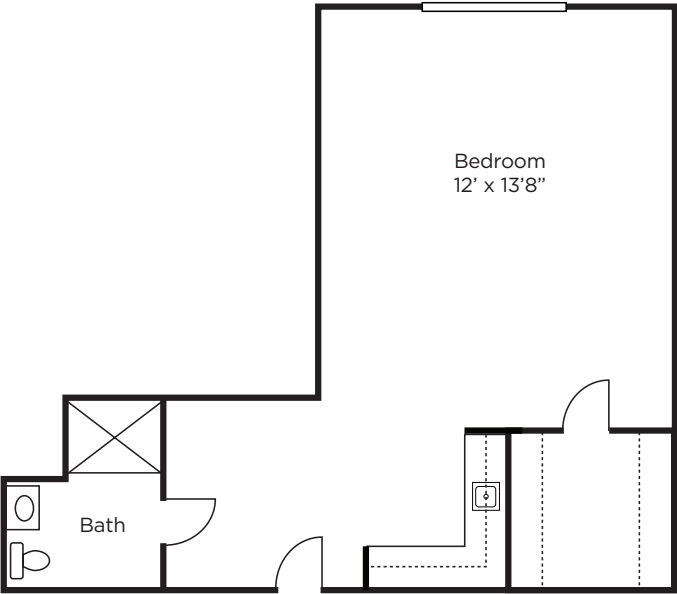

Floor Plans

Maryland
Studio
341 sq. ft.

Brookdale Potomac
11215 Seven Locks Road
Potomac, Maryland 20854

Dimensions are approximate. Floor plans may vary.

Floor Plans

Georgetown
Deluxe Studio
347 sq. ft.

Grand Georgetown
Deluxe Studio
341 sq. ft.

Brookdale Potomac
11215 Seven Locks Road
Potomac, Maryland 20854

Dimensions are approximate. Floor plans may vary.

Floor Plans

Montgomery
One Bedroom
394 sq. ft.

Grand Montgomery
Deluxe One Bedroom
481 sq. ft.

Brookdale Potomac
11215 Seven Locks Road
Potomac, Maryland 20854

Dimensions are approximate. Floor plans may vary.

Floor Plans

Potomac
Two Bedroom
504 sq. ft.

Grand Potomac
Deluxe Two Bedroom
563 sq. ft.

Brookdale Potomac
11215 Seven Locks Road
Potomac, Maryland 20854

Dimensions are approximate. Floor plans may vary.