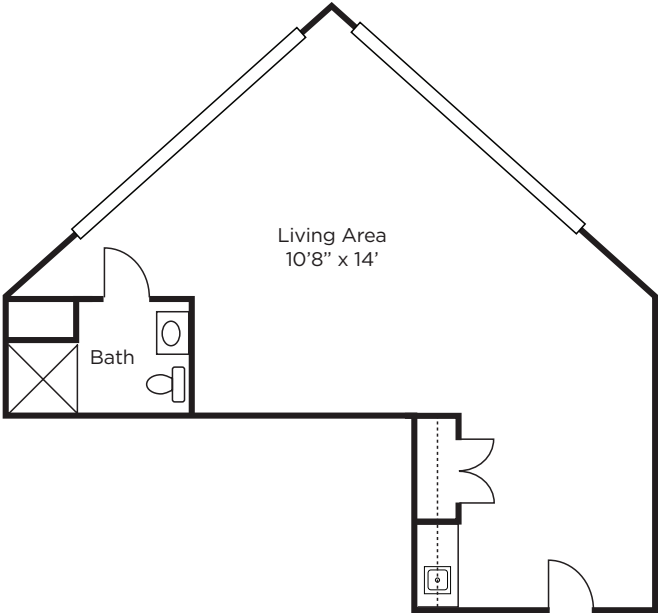

Floor Plans

Maryland
Studio
341 sq. ft.

Brookdale Potomac
11215 Seven Locks Road
Potomac, Maryland 20854

Dimensions are approximate. Floor plans may vary.

Floor Plans

Georgetown
Deluxe Studio
347 sq. ft.

Grand Georgetown
Deluxe Studio
341 sq. ft.

Brookdale Potomac
11215 Seven Locks Road
Potomac, Maryland 20854

Dimensions are approximate. Floor plans may vary.

Floor Plans

Montgomery
One Bedroom
394 sq. ft.

Grand Montgomery
Deluxe One Bedroom
481 sq. ft.

Brookdale Potomac
11215 Seven Locks Road
Potomac, Maryland 20854

Dimensions are approximate. Floor plans may vary.

Floor Plans

Potomac
Two Bedroom
504 sq. ft.

Grand Potomac
Deluxe Two Bedroom
563 sq. ft.

Brookdale Potomac
11215 Seven Locks Road
Potomac, Maryland 20854

Dimensions are approximate. Floor plans may vary.