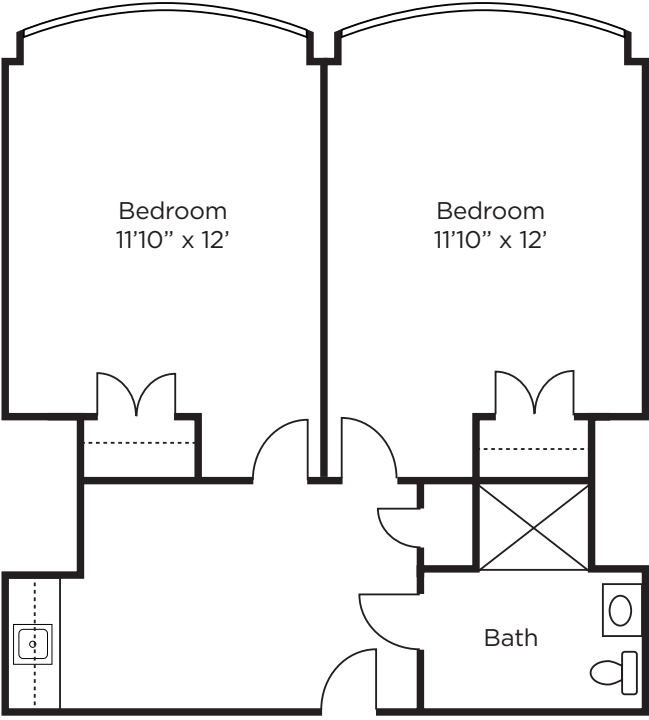

Floor Plans

Maryland
Studio
341 sq. ft.

Brookdale Potomac
11215 Seven Locks Road
Potomac, Maryland 20854

Dimensions are approximate. Floor plans may vary.

Floor Plans

Georgetown
Deluxe Studio
347 sq. ft.

Grand Georgetown
Deluxe Studio
341 sq. ft.

Brookdale Potomac
11215 Seven Locks Road
Potomac, Maryland 20854

Dimensions are approximate. Floor plans may vary.

Floor Plans

Montgomery
One Bedroom
394 sq. ft.

Grand Montgomery
Deluxe One Bedroom
481 sq. ft.

Brookdale Potomac
11215 Seven Locks Road
Potomac, Maryland 20854

Dimensions are approximate. Floor plans may vary.

Floor Plans

Potomac
Two Bedroom
504 sq. ft.

Grand Potomac
Deluxe Two Bedroom
563 sq. ft.

Brookdale Potomac
11215 Seven Locks Road
Potomac, Maryland 20854

Dimensions are approximate. Floor plans may vary.