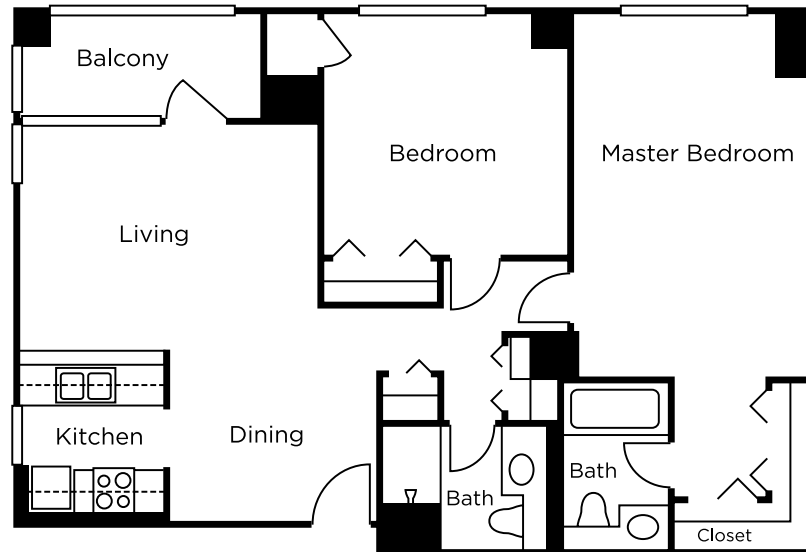

Brookdale Parkplace

111 Emerson Street
Denver, Colorado 80218

Dimensions are approximate. Floor plans may vary.

Floor Plans Independent Living

Two Bedroom D

918 sq. ft.

Two Bedroom E

969 sq. ft.

Brookdale Parkplace

111 Emerson Street
Denver, Colorado 80218

Dimensions are approximate. Floor plans may vary.

Floor Plans Independent Living

Two Bedroom F

950 sq. ft.

Two Bedroom F2

950 sq. ft.

Brookdale Parkplace

111 Emerson Street
Denver, Colorado 80218

Dimensions are approximate. Floor plans may vary.

Floor Plans Assisted Living

Studio A
281 sq. ft.

Studio B
281 sq. ft.

Brookdale Parkplace
111 Emerson Street
Denver, Colorado 80218

Dimensions are approximate. Floor plans may vary.

Floor Plans Assisted Living

Studio C
304 sq. ft.

Brookdale Parkplace
111 Emerson Street
Denver, Colorado 80218

Dimensions are approximate. Floor plans may vary.