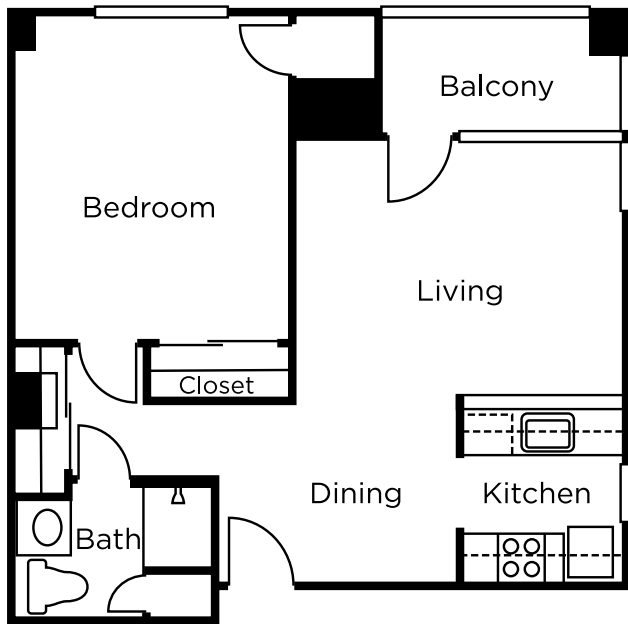

Floor Plans Alzheimer's & Dementia Care

Studio A

Studio B

Brookdale Parkplace

111 Emerson Street
Denver, Colorado 80218

Dimensions are approximate. Floor plans may vary.

Floor Plans Independent Living

One Bedroom A
625 sq. ft.

One Bedroom B
632 sq. ft.

Brookdale Parkplace
111 Emerson Street
Denver, Colorado 80218

Dimensions are approximate. Floor plans may vary.

Floor Plans Independent Living

Two Bedroom C
965 sq. ft.

Two Bedroom C2
965 sq. ft.

Brookdale Parkplace

111 Emerson Street
Denver, Colorado 80218

Dimensions are approximate. Floor plans may vary.

Floor Plans Independent Living

Two Bedroom D

918 sq. ft.

Two Bedroom E

969 sq. ft.

Brookdale Parkplace

111 Emerson Street
Denver, Colorado 80218

Dimensions are approximate. Floor plans may vary.

Floor Plans Independent Living

Two Bedroom F

950 sq. ft.

Two Bedroom F2

950 sq. ft.