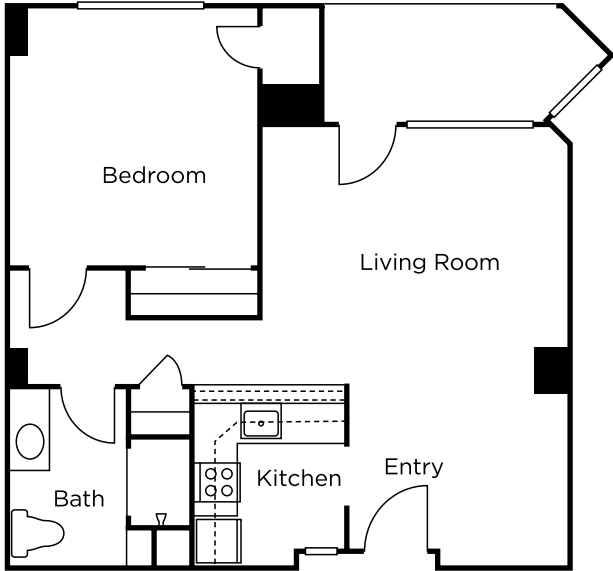

Brookdale Parkplace

111 Emerson Street
Denver, Colorado 80218

Dimensions are approximate. Floor plans may vary.

Floor Plans Assisted Living

Studio A
281 sq. ft.

Studio B
281 sq. ft.

Brookdale Parkplace
111 Emerson Street
Denver, Colorado 80218

Dimensions are approximate. Floor plans may vary.

Floor Plans Assisted Living

Studio C
304 sq. ft.

Brookdale Parkplace
111 Emerson Street
Denver, Colorado 80218

Dimensions are approximate. Floor plans may vary.

Floor Plans Assisted Living

One Bedroom A
625 sq. ft.

One Bedroom B
632 sq. ft.

Brookdale Parkplace
111 Emerson Street
Denver, Colorado 80218

Dimensions are approximate. Floor plans may vary.

Floor Plans Assisted Living

Two Bedroom
918 sq. ft.

Brookdale Parkplace
111 Emerson Street
Denver, Colorado 80218

Dimensions are approximate. Floor plans may vary.