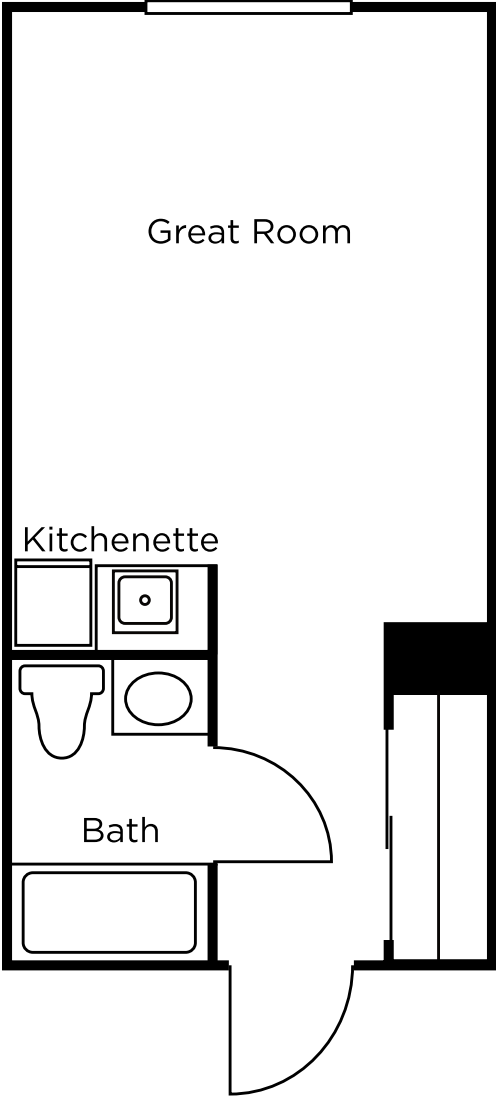

Brookdale Parkplace

111 Emerson Street
Denver, Colorado 80218

Dimensions are approximate. Floor plans may vary.

Floor Plans Independent Living

Two Bedroom D

918 sq. ft.

Two Bedroom E

969 sq. ft.

Brookdale Parkplace

111 Emerson Street
Denver, Colorado 80218

Dimensions are approximate. Floor plans may vary.

Floor Plans Independent Living

Two Bedroom F

950 sq. ft.

Two Bedroom F2

950 sq. ft.

Brookdale Parkplace

111 Emerson Street
Denver, Colorado 80218

Dimensions are approximate. Floor plans may vary.

Floor Plans Assisted Living

Studio A
281 sq. ft.

Studio B
281 sq. ft.

Brookdale Parkplace
111 Emerson Street
Denver, Colorado 80218