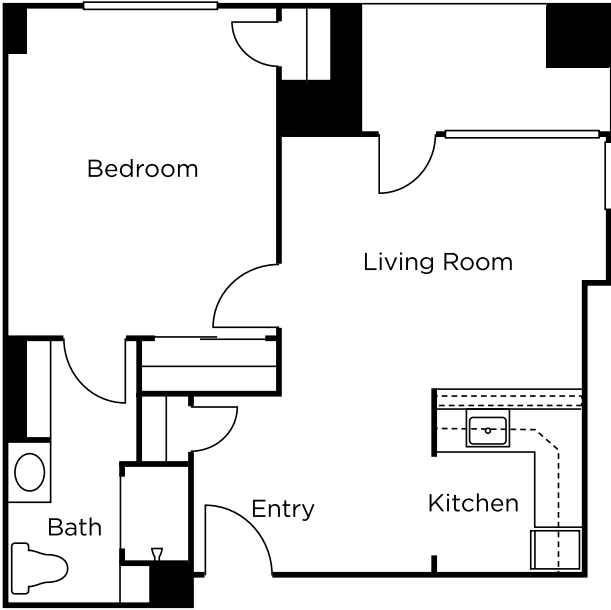

Brookdale Parkplace

111 Emerson Street
Denver, Colorado 80218

Dimensions are approximate. Floor plans may vary.

Floor Plans Assisted Living

Studio A
281 sq. ft.

Studio B
281 sq. ft.

Brookdale Parkplace
111 Emerson Street
Denver, Colorado 80218

Dimensions are approximate. Floor plans may vary.

Floor Plans Assisted Living

Studio C
304 sq. ft.

Brookdale Parkplace
111 Emerson Street
Denver, Colorado 80218

Dimensions are approximate. Floor plans may vary.

Floor Plans Assisted Living

One Bedroom A
625 sq. ft.

One Bedroom B
632 sq. ft.

Brookdale Parkplace
111 Emerson Street
Denver, Colorado 80218

Dimensions are approximate. Floor plans may vary.

Floor Plans Assisted Living

Two Bedroom
918 sq. ft.

Brookdale Parkplace
111 Emerson Street
Denver, Colorado 80218

Dimensions are approximate. Floor plans may vary.