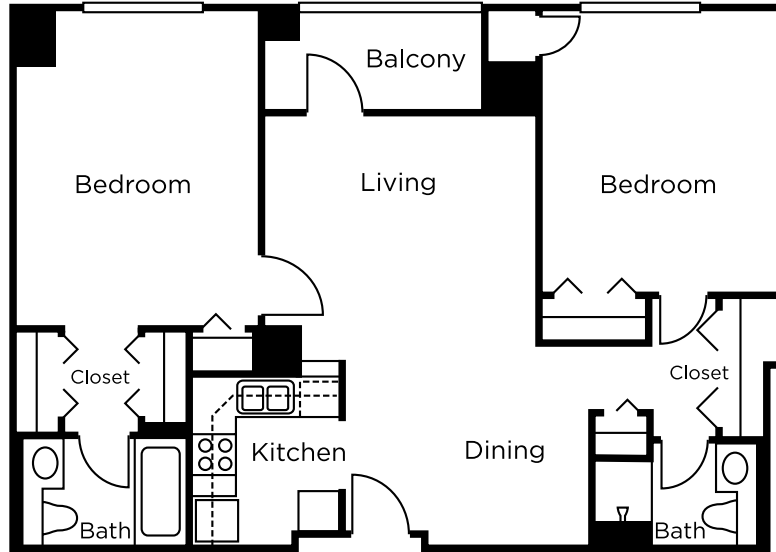

Brookdale Parkplace

111 Emerson Street
Denver, Colorado 80218

Dimensions are approximate. Floor plans may vary.

Floor Plans Independent Living

Two Bedroom D

918 sq. ft.

Two Bedroom E

969 sq. ft.

Brookdale Parkplace

111 Emerson Street
Denver, Colorado 80218

Dimensions are approximate. Floor plans may vary.

Floor Plans Independent Living

Two Bedroom F

950 sq. ft.

Two Bedroom F2

950 sq. ft.

Brookdale Parkplace

111 Emerson Street
Denver, Colorado 80218

Dimensions are approximate. Floor plans may vary.

Floor Plans Assisted Living

Studio A
281 sq. ft.

Studio B
281 sq. ft.

Brookdale Parkplace
111 Emerson Street
Denver, Colorado 80218

Dimensions are approximate. Floor plans may vary.

Floor Plans Assisted Living

Studio C
304 sq. ft.

Brookdale Parkplace
111 Emerson Street
Denver, Colorado 80218

Dimensions are approximate. Floor plans may vary.