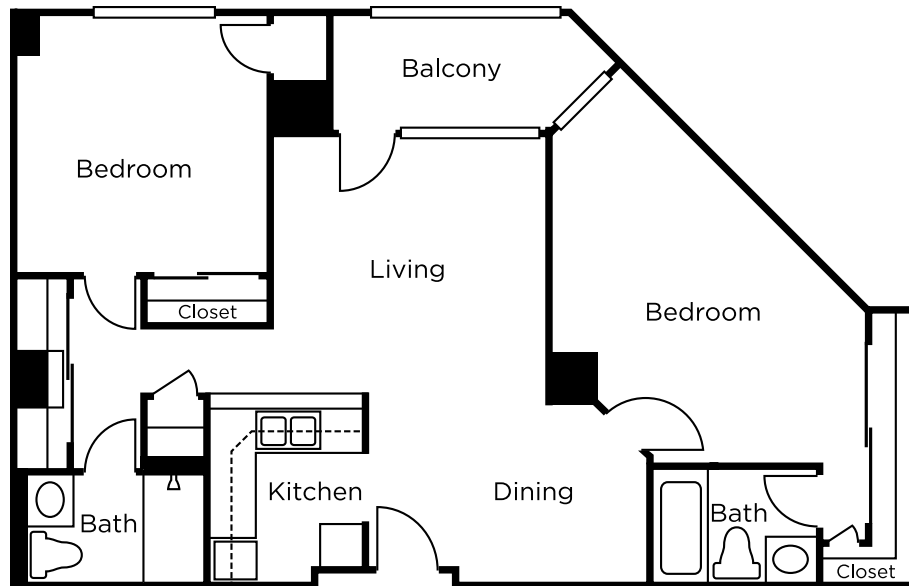

Floor Plans Alzheimer's & Dementia Care

Studio A

Studio B

Brookdale Parkplace

111 Emerson Street
Denver, Colorado 80218

Dimensions are approximate. Floor plans may vary.

Floor Plans Independent Living

One Bedroom A
625 sq. ft.

One Bedroom B
632 sq. ft.

Brookdale Parkplace
111 Emerson Street
Denver, Colorado 80218

Dimensions are approximate. Floor plans may vary.

Floor Plans Independent Living

Two Bedroom C
965 sq. ft.

Two Bedroom C2
965 sq. ft.

Brookdale Parkplace

111 Emerson Street
Denver, Colorado 80218

Dimensions are approximate. Floor plans may vary.

Floor Plans Independent Living

Two Bedroom D

918 sq. ft.

Two Bedroom E

969 sq. ft.

Brookdale Parkplace

111 Emerson Street
Denver, Colorado 80218

Dimensions are approximate. Floor plans may vary.

Floor Plans Independent Living

Two Bedroom F

950 sq. ft.

Two Bedroom F2

950 sq. ft.