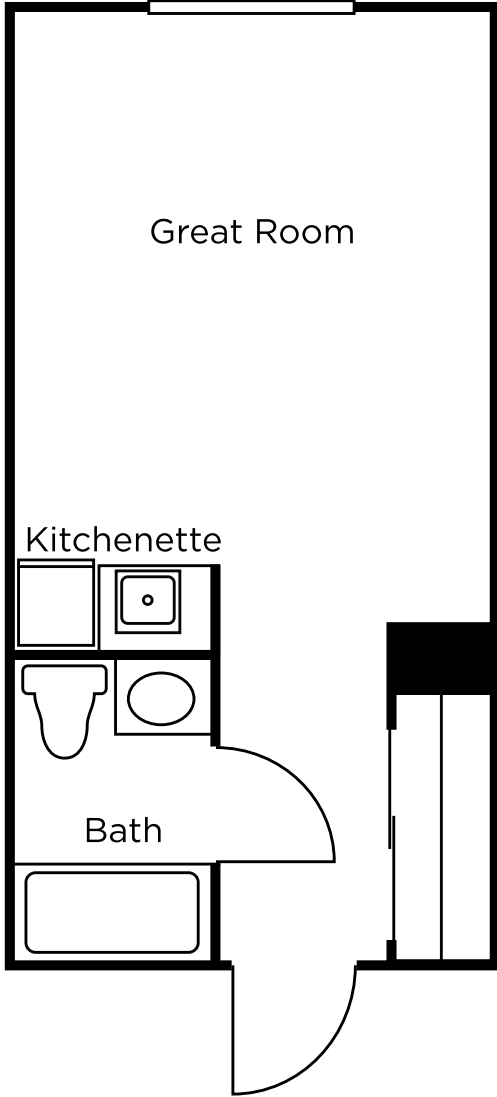

Brookdale Parkplace

111 Emerson Street
Denver, Colorado 80218

Dimensions are approximate. Floor plans may vary.

Floor Plans Independent Living

Two Bedroom F

950 sq. ft.

Two Bedroom F2

950 sq. ft.

Brookdale Parkplace

111 Emerson Street
Denver, Colorado 80218

Dimensions are approximate. Floor plans may vary.

Floor Plans Assisted Living

Studio A
281 sq. ft.

Studio B
281 sq. ft.

Brookdale Parkplace
111 Emerson Street
Denver, Colorado 80218

Dimensions are approximate. Floor plans may vary.

Floor Plans Assisted Living

Studio C
304 sq. ft.

Brookdale Parkplace
111 Emerson Street
Denver, Colorado 80218

Dimensions are approximate. Floor plans may vary.