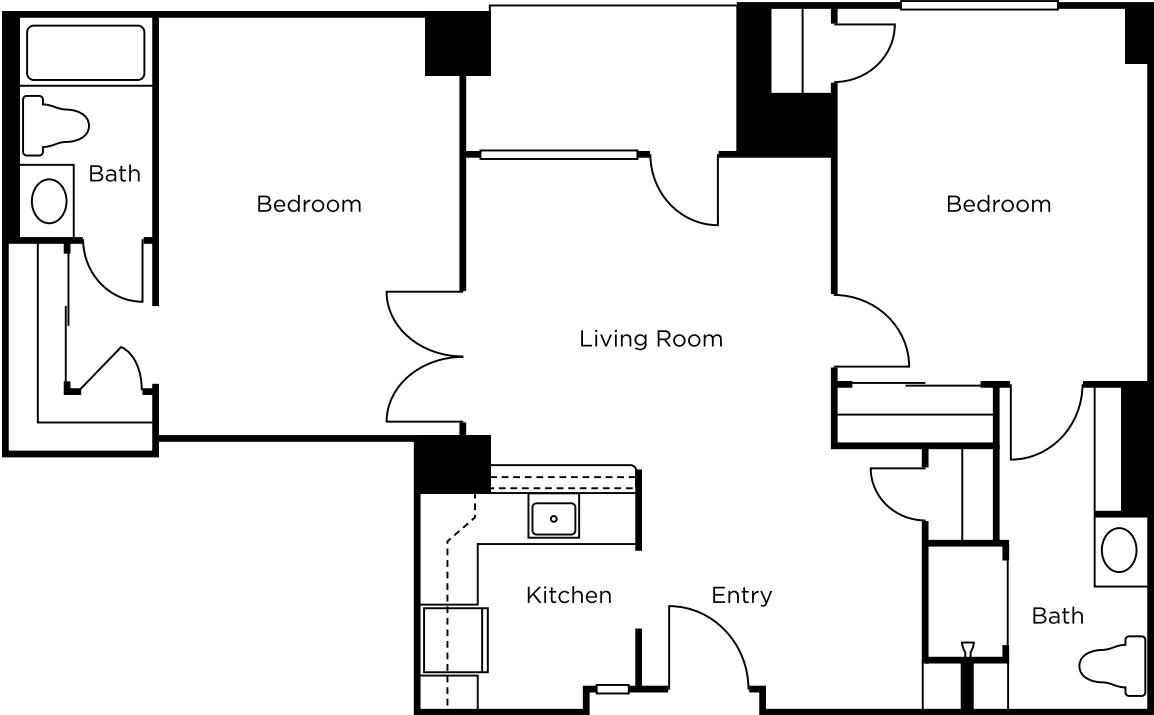

Dimensions are approximate. Floor plans may vary.

Floor Plans Assisted Living

Studio C
304 sq. ft.

Brookdale Parkplace
111 Emerson Street
Denver, Colorado 80218

Dimensions are approximate. Floor plans may vary.

Floor Plans Assisted Living

One Bedroom A
625 sq. ft.

One Bedroom B
632 sq. ft.

Brookdale Parkplace
111 Emerson Street
Denver, Colorado 80218

Dimensions are approximate. Floor plans may vary.

Floor Plans Assisted Living

Two Bedroom
918 sq. ft.

Brookdale Parkplace
111 Emerson Street
Denver, Colorado 80218

Dimensions are approximate. Floor plans may vary.