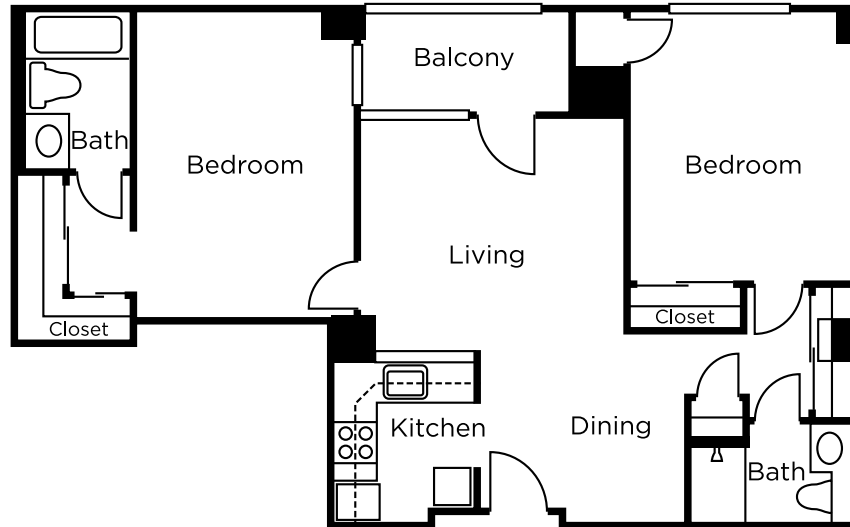

One Bedroom B
632 sq. ft.

Brookdale Parkplace
111 Emerson Street
Denver, Colorado 80218

Dimensions are approximate. Floor plans may vary.

Floor Plans Independent Living

Two Bedroom C
965 sq. ft.

Two Bedroom C2
965 sq. ft.

Brookdale Parkplace

111 Emerson Street
Denver, Colorado 80218

Dimensions are approximate. Floor plans may vary.

Floor Plans Independent Living

Two Bedroom D

918 sq. ft.

Two Bedroom E

969 sq. ft.

Brookdale Parkplace

111 Emerson Street
Denver, Colorado 80218

Dimensions are approximate. Floor plans may vary.

Floor Plans Independent Living

Two Bedroom F

950 sq. ft.

Two Bedroom F2

950 sq. ft.

Brookdale Parkplace

111 Emerson Street
Denver, Colorado 80218

Dimensions are approximate. Floor plans may vary.

Floor Plans Assisted Living

Studio A
281 sq. ft.

Studio B
281 sq. ft.

Brookdale Parkplace
111 Emerson Street
Denver, Colorado 80218