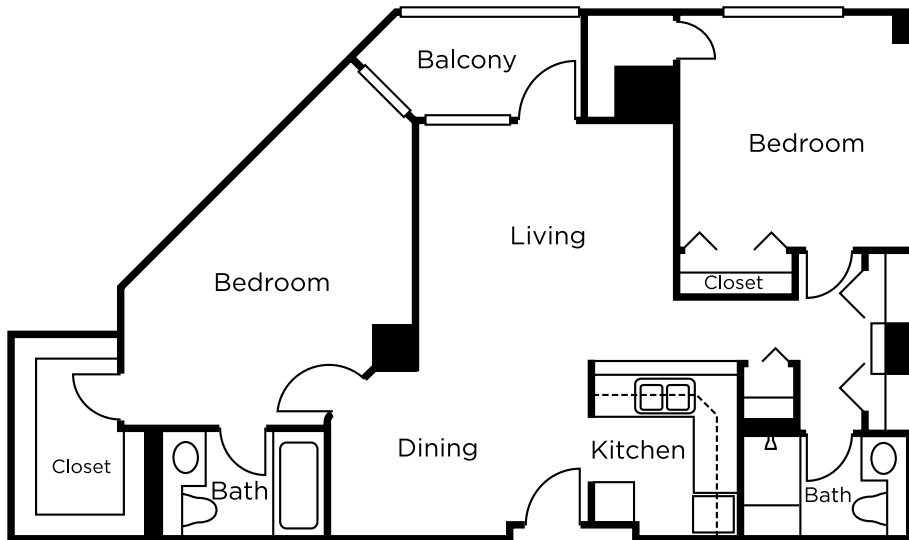

Floor Plans Alzheimer's & Dementia Care

Studio A

Studio B

Brookdale Parkplace

111 Emerson Street
Denver, Colorado 80218

Dimensions are approximate. Floor plans may vary.

Floor Plans Independent Living

One Bedroom A
625 sq. ft.

One Bedroom B
632 sq. ft.

Brookdale Parkplace
111 Emerson Street
Denver, Colorado 80218

Dimensions are approximate. Floor plans may vary.

Floor Plans Independent Living

Two Bedroom C
965 sq. ft.

Two Bedroom C2
965 sq. ft.

Brookdale Parkplace

111 Emerson Street
Denver, Colorado 80218

Dimensions are approximate. Floor plans may vary.

Floor Plans Independent Living

Two Bedroom D

918 sq. ft.

Two Bedroom E

969 sq. ft.

Brookdale Parkplace

111 Emerson Street
Denver, Colorado 80218

Dimensions are approximate. Floor plans may vary.

Floor Plans Independent Living

Two Bedroom F

950 sq. ft.

Two Bedroom F2

950 sq. ft.