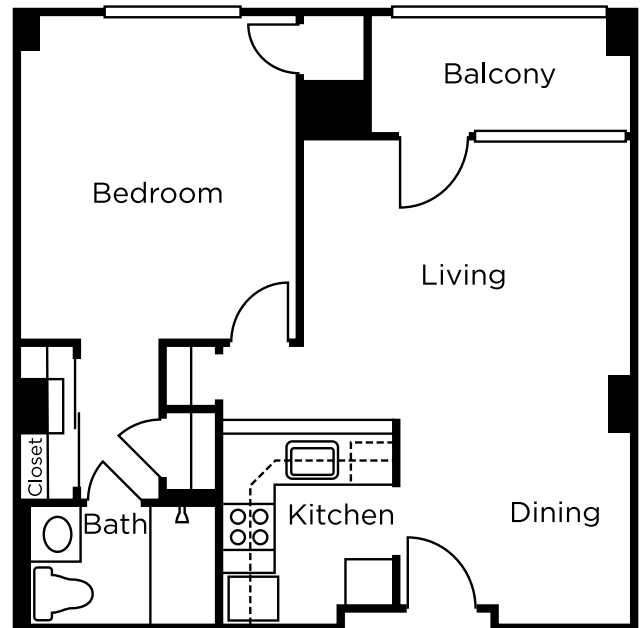

Floor Plans Alzheimer's & Dementia Care

Studio A

Studio B

Brookdale Parkplace

111 Emerson Street
Denver, Colorado 80218

Dimensions are approximate. Floor plans may vary.

Floor Plans Independent Living

One Bedroom A
625 sq. ft.

One Bedroom B
632 sq. ft.

Brookdale Parkplace
111 Emerson Street
Denver, Colorado 80218

Dimensions are approximate. Floor plans may vary.

Floor Plans Independent Living

Two Bedroom C
965 sq. ft.

Two Bedroom C2
965 sq. ft.

Brookdale Parkplace

111 Emerson Street
Denver, Colorado 80218

Dimensions are approximate. Floor plans may vary.

Floor Plans Independent Living

Two Bedroom D

918 sq. ft.

Two Bedroom E

969 sq. ft.

Brookdale Parkplace

111 Emerson Street
Denver, Colorado 80218

Dimensions are approximate. Floor plans may vary.

Floor Plans Independent Living

Two Bedroom F

950 sq. ft.

Two Bedroom F2

950 sq. ft.