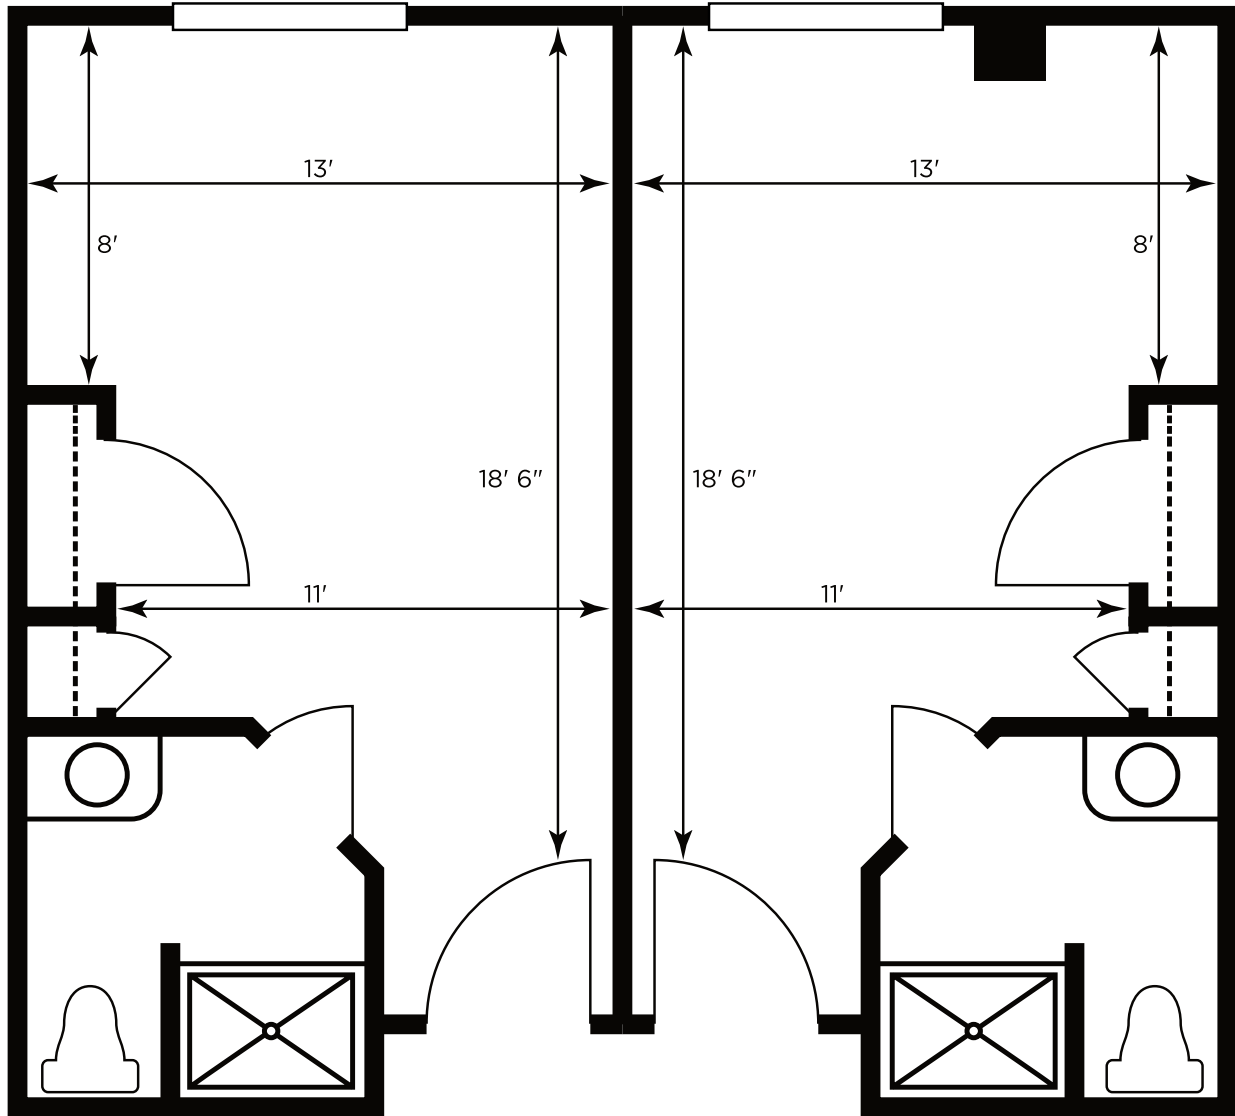

Floor Plans Alzheimer's & Dementia Care

Studio A

Studio B

Brookdale Parkplace

111 Emerson Street
Denver, Colorado 80218

Dimensions are approximate. Floor plans may vary.

Floor Plans Independent Living

One Bedroom A
625 sq. ft.

One Bedroom B
632 sq. ft.

Brookdale Parkplace
111 Emerson Street
Denver, Colorado 80218

Dimensions are approximate. Floor plans may vary.

Floor Plans Independent Living

Two Bedroom C
965 sq. ft.

Two Bedroom C2
965 sq. ft.

Brookdale Parkplace

111 Emerson Street
Denver, Colorado 80218

Dimensions are approximate. Floor plans may vary.

Floor Plans Independent Living

Two Bedroom D

918 sq. ft.

Two Bedroom E

969 sq. ft.

Brookdale Parkplace

111 Emerson Street
Denver, Colorado 80218

Dimensions are approximate. Floor plans may vary.

Floor Plans Independent Living

Two Bedroom F

950 sq. ft.

Two Bedroom F2

950 sq. ft.