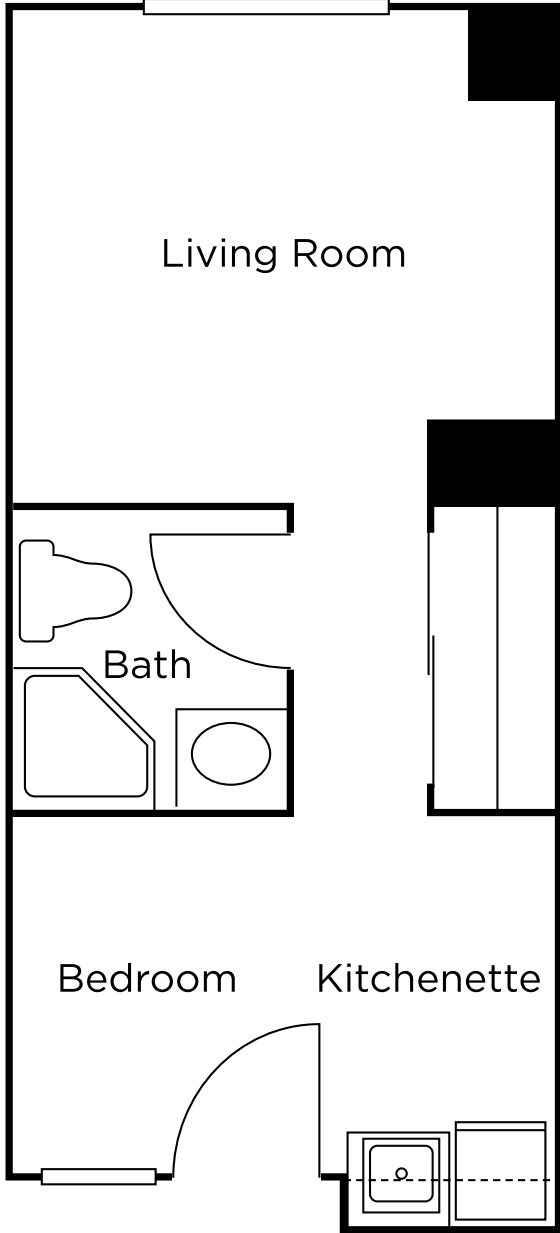

Brookdale Parkplace

111 Emerson Street
Denver, Colorado 80218

Dimensions are approximate. Floor plans may vary.

Floor Plans Independent Living

Two Bedroom D

918 sq. ft.

Two Bedroom E

969 sq. ft.

Brookdale Parkplace

111 Emerson Street
Denver, Colorado 80218

Dimensions are approximate. Floor plans may vary.

Floor Plans Independent Living

Two Bedroom F

950 sq. ft.

Two Bedroom F2

950 sq. ft.

Brookdale Parkplace

111 Emerson Street
Denver, Colorado 80218

Dimensions are approximate. Floor plans may vary.

Floor Plans Assisted Living

Studio A
281 sq. ft.

Studio B
281 sq. ft.

Brookdale Parkplace
111 Emerson Street
Denver, Colorado 80218

Dimensions are approximate. Floor plans may vary.

Floor Plans Assisted Living

Studio C
304 sq. ft.

Brookdale Parkplace
111 Emerson Street
Denver, Colorado 80218

Dimensions are approximate. Floor plans may vary.