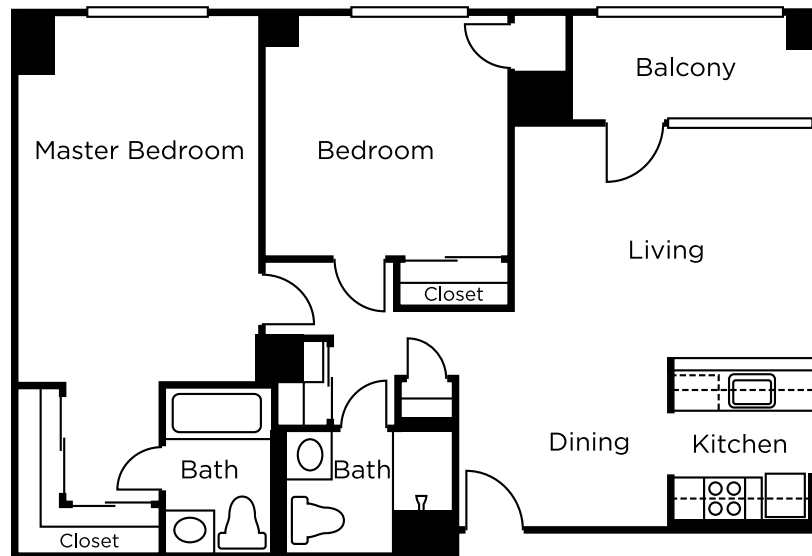

One Bedroom B
632 sq. ft.

Brookdale Parkplace
111 Emerson Street
Denver, Colorado 80218

Dimensions are approximate. Floor plans may vary.

Floor Plans Independent Living

Two Bedroom C
965 sq. ft.

Two Bedroom C2
965 sq. ft.

Brookdale Parkplace

111 Emerson Street
Denver, Colorado 80218

Dimensions are approximate. Floor plans may vary.

Floor Plans Independent Living

Two Bedroom D

918 sq. ft.

Two Bedroom E

969 sq. ft.

Brookdale Parkplace

111 Emerson Street
Denver, Colorado 80218

Dimensions are approximate. Floor plans may vary.

Floor Plans Independent Living

Two Bedroom F

950 sq. ft.

Two Bedroom F2

950 sq. ft.

Brookdale Parkplace

111 Emerson Street
Denver, Colorado 80218

Dimensions are approximate. Floor plans may vary.

Floor Plans Assisted Living

Studio A
281 sq. ft.

Studio B
281 sq. ft.

Brookdale Parkplace
111 Emerson Street
Denver, Colorado 80218